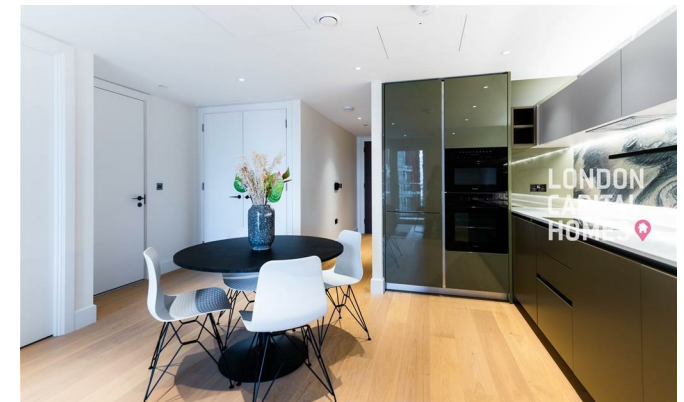

**LONDON
VICTORIA
GROUPS** 

Cascade Apartments, Cascade Way

, LONDON W12 7SR

- White City/Wood Lane Station
- 24-hour concierge and security
 - Fully equipped gym
- Landscaped communal gardens
 - EPC-E
- Residents' lounge
- Indoor swimming pool and luxury spa
- Private cinema (with Blu-ray and PS4 Pro)
 - EPC-B